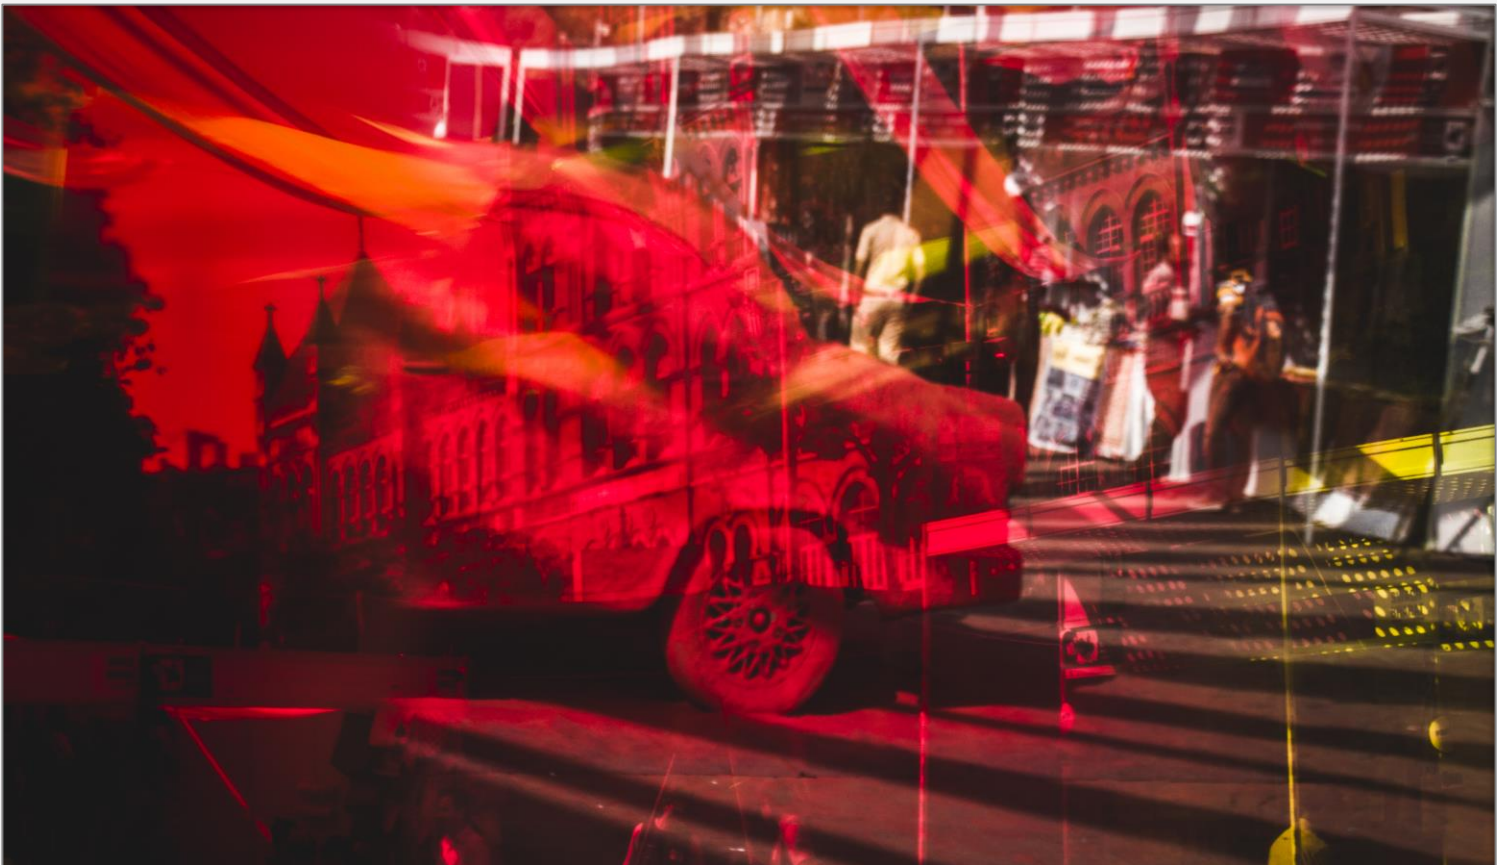

Kalaghoda, Mumbai, India
2019

Max Size: 30" Longest Side