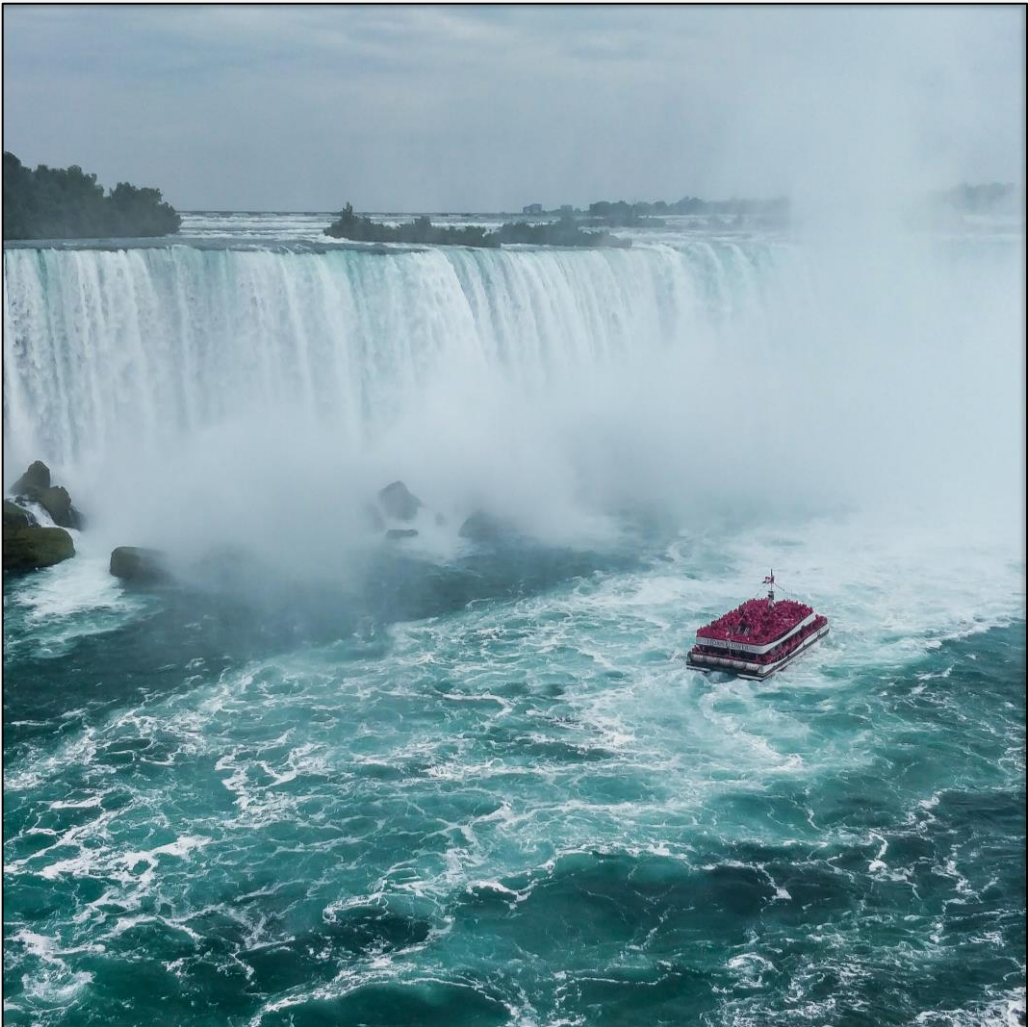

# Visuals by Vishesh Kanani

Every picture matters..

Vishesh Kanani

Year 2022

Niagara Falls, Canada

2018

Max Size: 20" x 20"

Splash  
2018

Max Size: 20" x 20"

Morning Routine

2021

Max Size: 20" x 20"

Niagara Falls, Canada

2018

Max Size: 20" x 20"

National Park, Mumbai, India  
2017